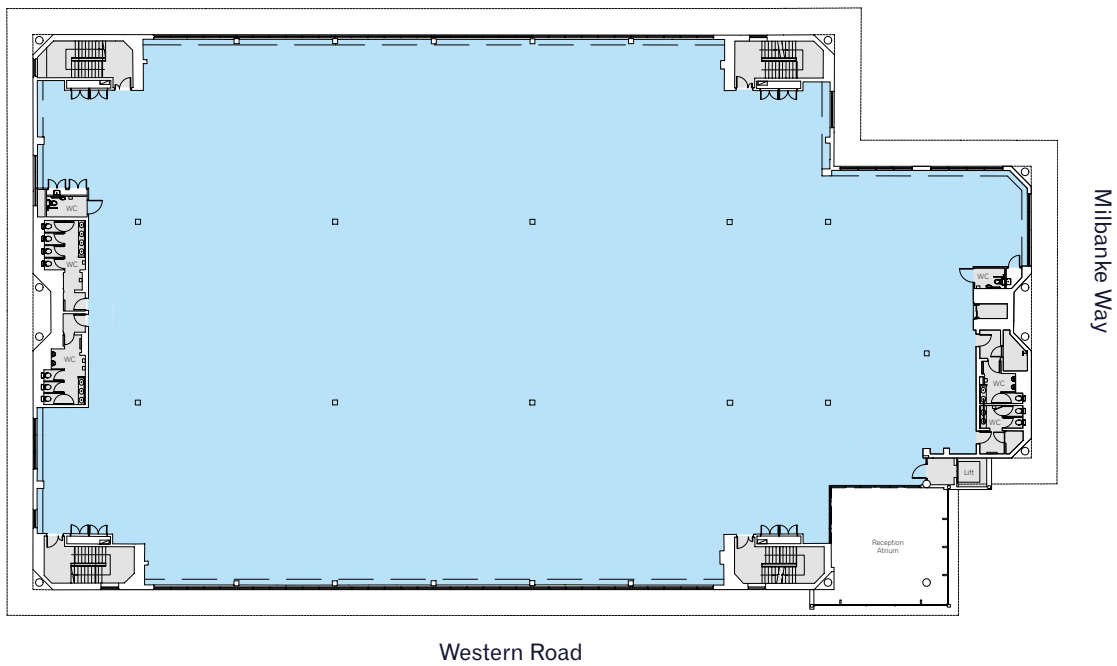

WORLDWIDE HOUSE

First Floor Plan

25,906 sq ft (2,406.79 sq m)

Not to scale, indicative only